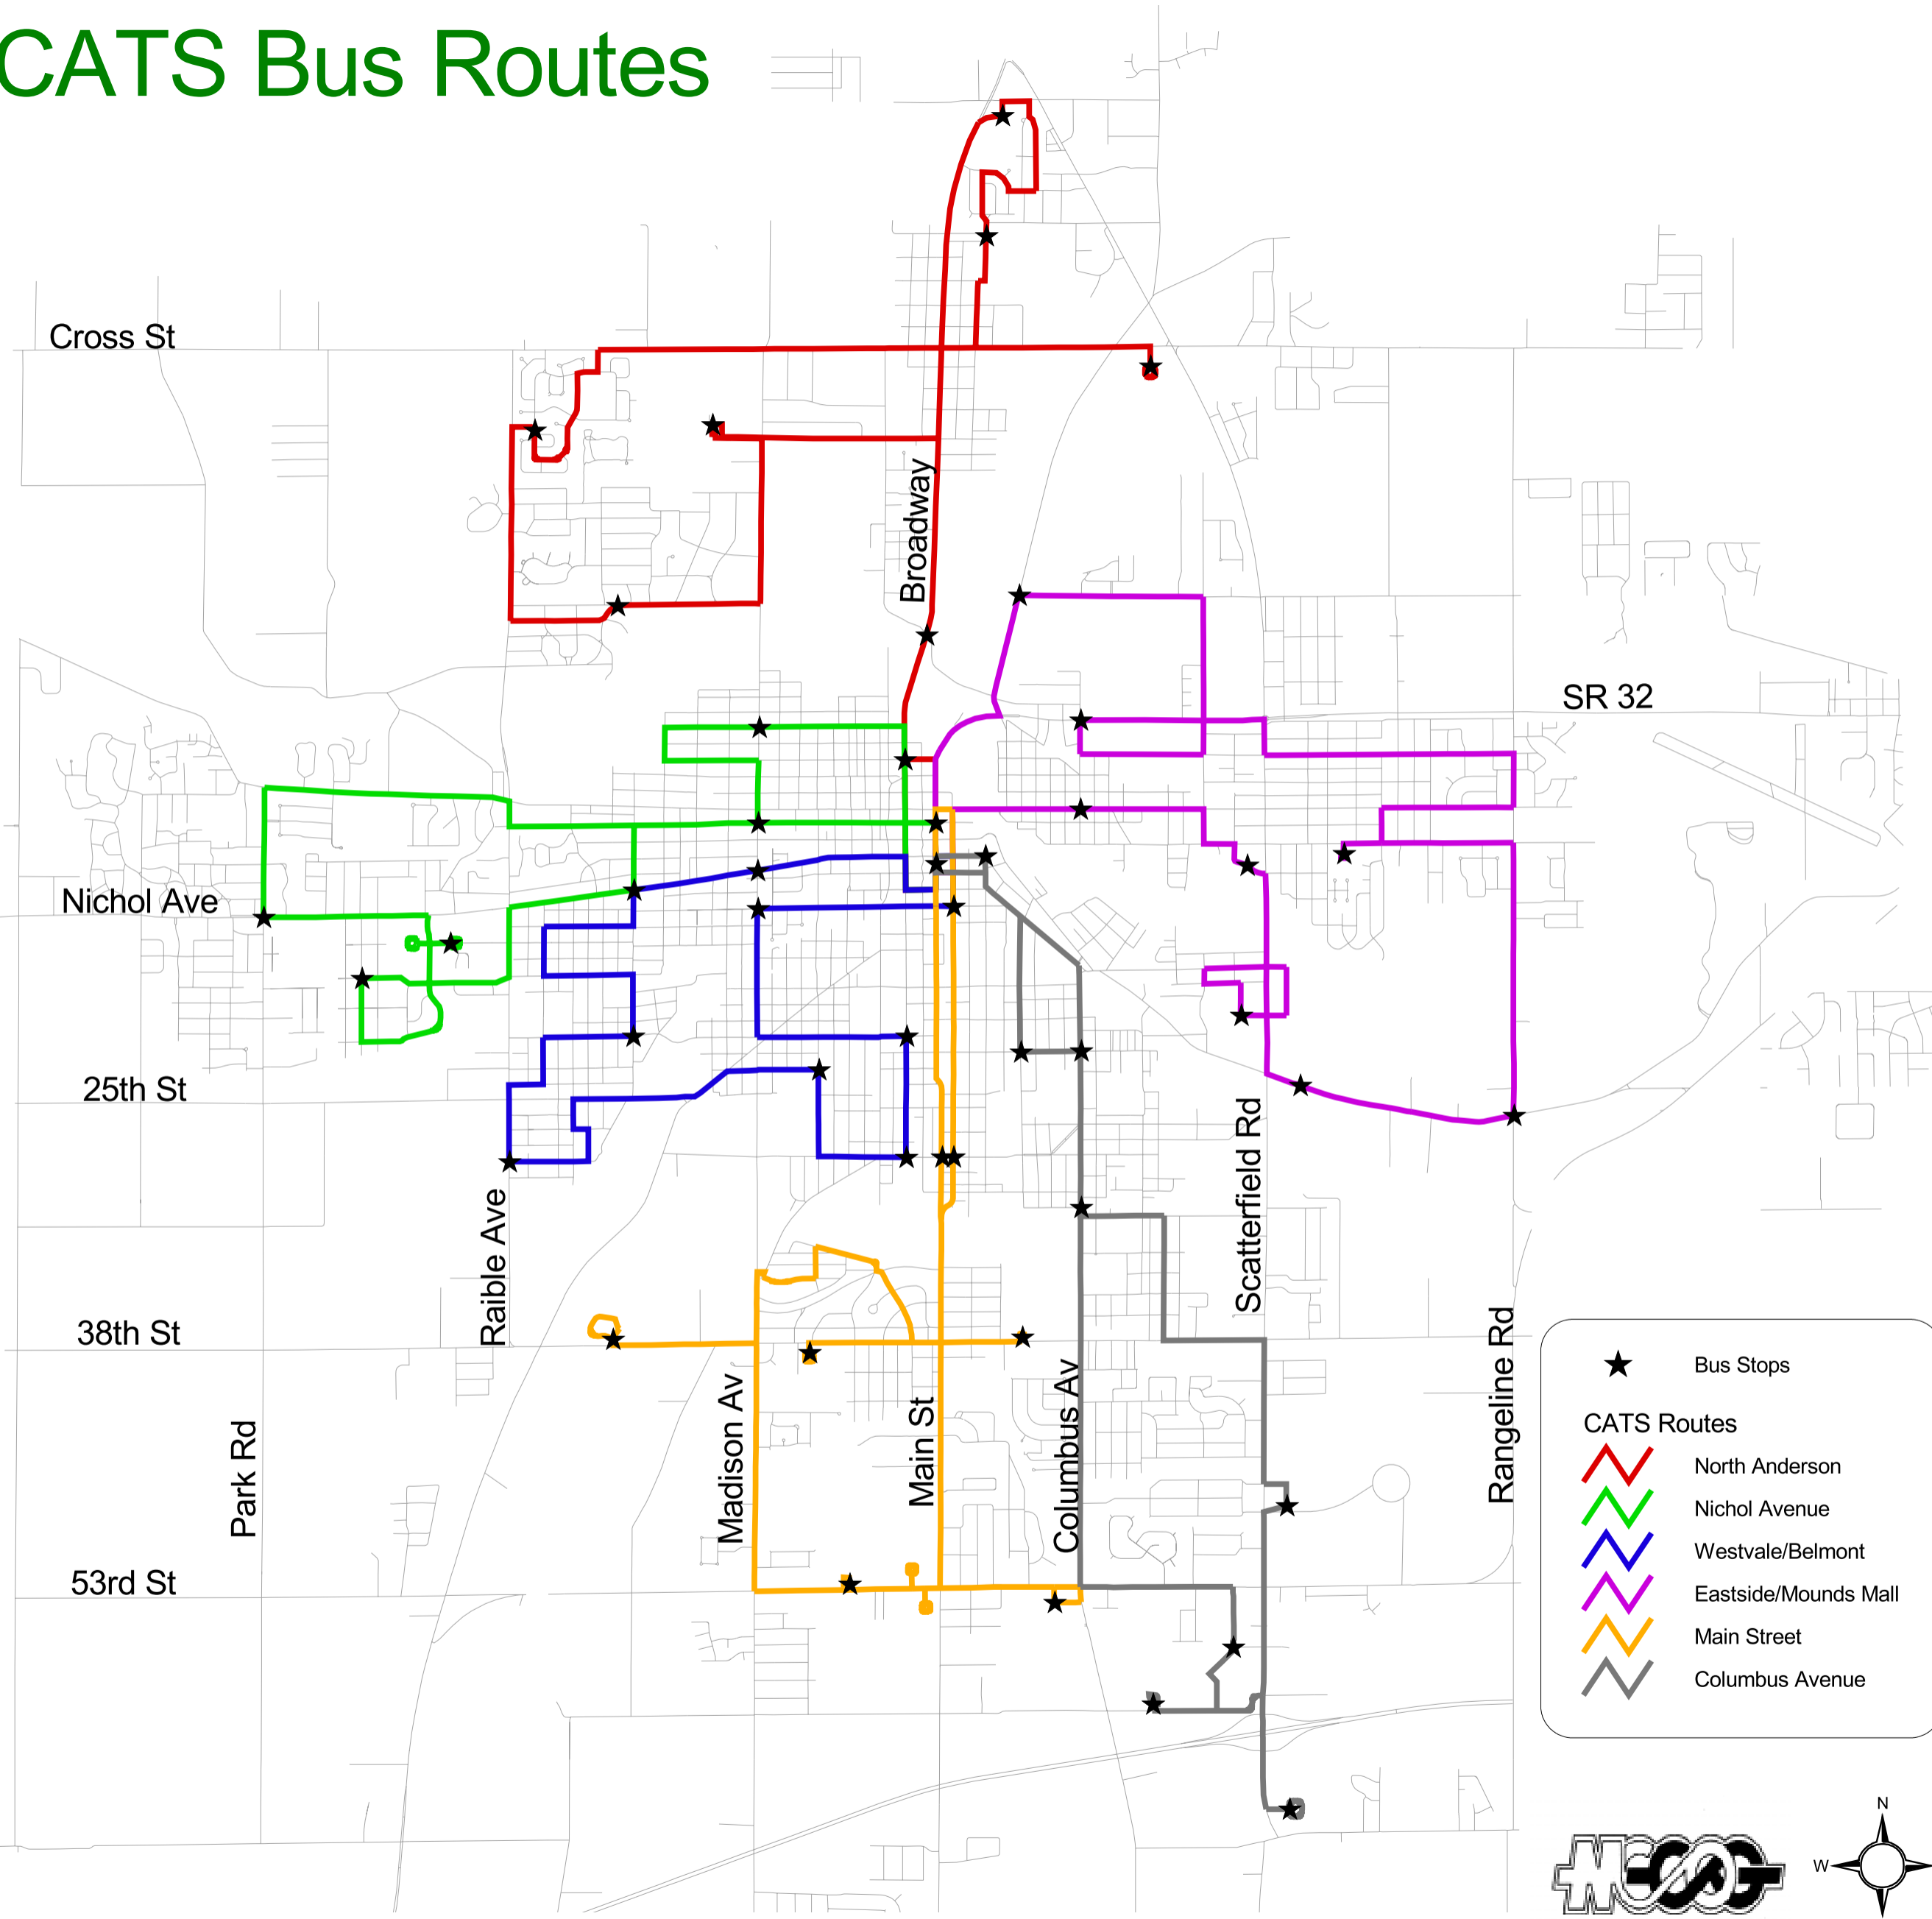

CATS Bus Routes

★ Bus Stops

CATS Routes

- North Anderson
- Nichol Avenue
- Westvale/Belmont
- Eastside/Mounds Mall
- Main Street
- Columbus Avenue