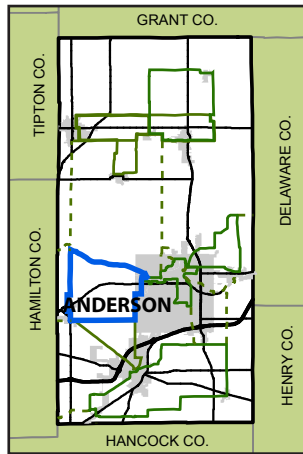

White River Road Bikeway

Quick Facts

White River Road Bikeway : 21.69 miles

Bikeway is one-way, clockwise (see arrows). This allows for right-turns only.

Links to Lenape & Turnpike Bikeways & Hamilton County

Bikeway Highlights

- A** Davis Park
- B** Downtown Edgewood
- C** Lapel Schools (Elem. JHS, HS)
- D** Downtown Lapel
- E** Woodland Park
- F** White River